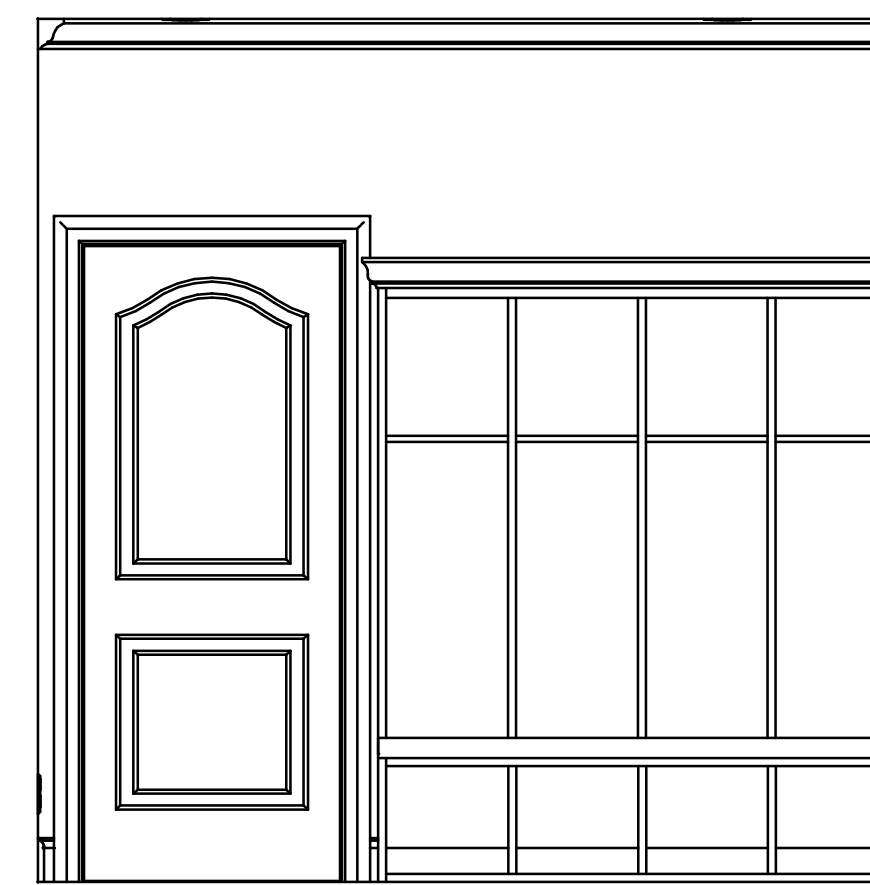

L1 LAUNDRY
SCALE: 1/2"=1'

L2 LAUNDRY
SCALE: 1/2"=1'

SAMPLE PLAN
NOT AUTHORIZED FOR CONSTRUCTION

P1 POWDER
SCALE: 1/2"=1'

MR MUD
SCALE: 1/2"=1'

B1 BATH
SCALE: 1/2"=1'

B2 BATH
SCALE: 1/2"=1'

SAMPLE PLAN
NOT AUTHORIZED FOR CONSTRUCTION